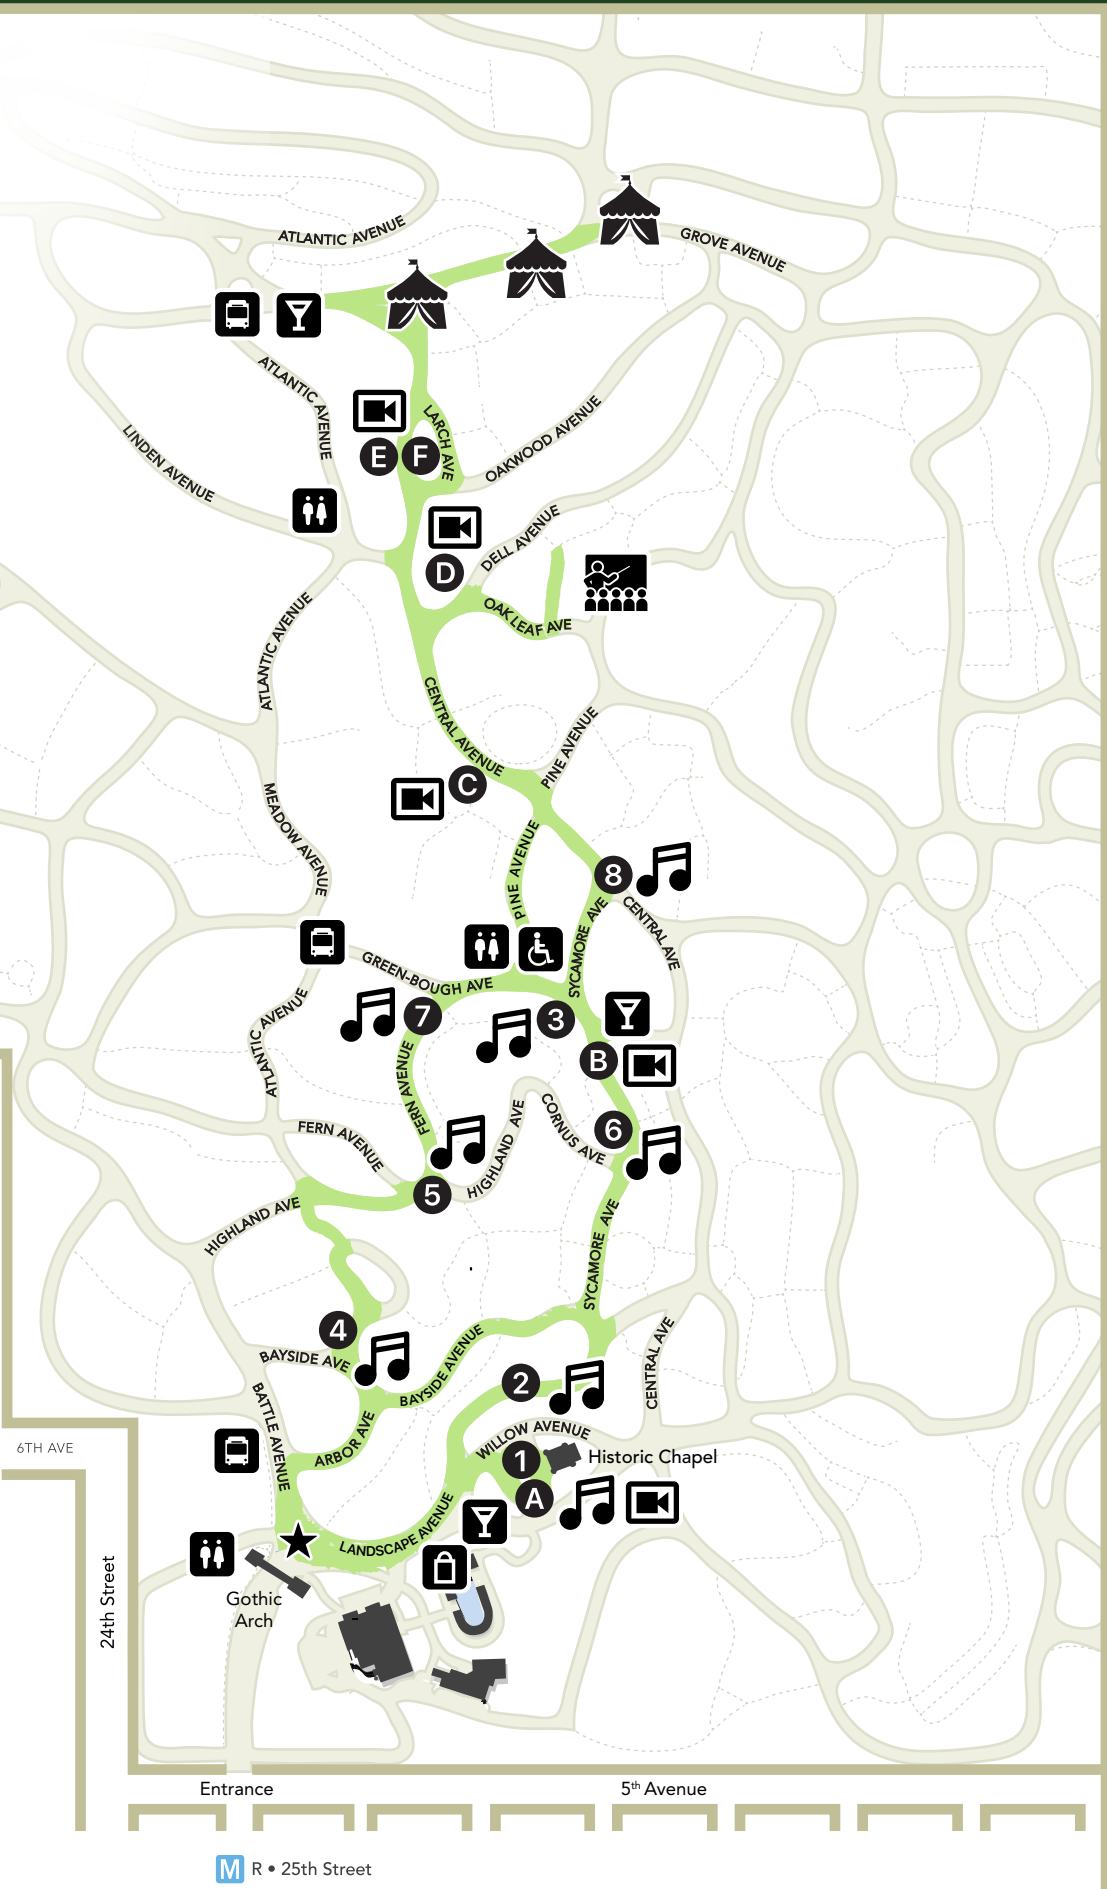

GREEN- WOOD

-  Music Curated by Death of Classical
-  Films Selected by Rooftop Films
-  Show and Tell by Morbid Anatomy
-  Variety Acts by Bindlestiff Family Cirkus
-  DJ Dance Party
-  Trolley Stop
-  Bar
-  Nightfall Merch
-  Bathrooms
-  ADA Bathrooms

M R • 25th Street